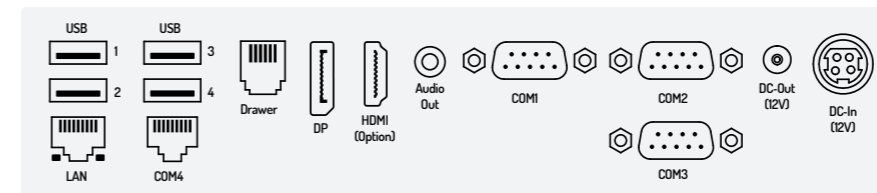

Additional Type: * You can choose one type of Type A, B, C