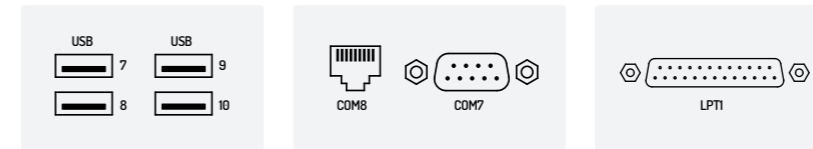

Type A: USB 4

Type B: Serial 2

Type C: Parallel 1

- Easily Accessible Tool-Free Casing for Upgrades & Adjustments.