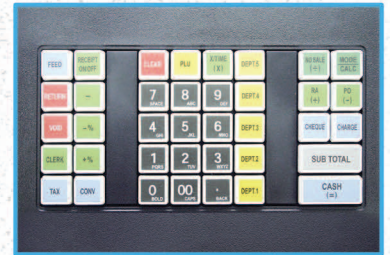

HIGH PERFORMANCE - LOW COST CASH REGISTERS

SAM4S

ER-180

US/UL Multi Function ECR

• Customer Display.

• Removeable Key Tops.

SAM4S
All now with
direct thermal
printers

Simple to use cash registers for Retail & Hospitality markets

Key Features - At A Glance

SAM4S

ER-180

US/UL Multi Function ECR

SAM4S
All now with
direct thermal
printers

ER-180US (Small Drawer)

- 5 Sales Departments/10 Option.
- 500 PLU's (Price Look Ups).
- 10 Clerks.
- 4 Tax Rates.
- Small Cash Drawer (Lockable).
- Single Station Thermal Printer.
- Secure Mode Lock.
- Calculator Mode.
- Auto Date Change.
- Journal or Receipt Printing.
- Full End of Day Reports.
- Customisable Receipt Message.

ER-180UL (Large Drawer)

- 5 Sales Departments/10 Option.
- 500 PLU's (Price Look Ups).
- 10 Clerks.
- 4 Tax Rates.
- Large Cash Drawer (Lockable).
- Programmable Message & Text.
- Single Station Thermal Printer.
- Secure Mode Lock.
- Calculator Mode.
- Auto Date Change.
- Journal or Receipt Printing on Demand.
- Rear Customer Display.
- Full End of Day Reports.

• Thermal Printer

• Large or Small Drawer Option.

• Removeable Key Tops.

• Customer Display.

SAM4S ER-180US/UL SPECIFICATION

SAM4S ER-180US

PRINTER DISPLAY
1-Station Direct Thermal (5 Lines/Sec.)
Operator: Large 8 Digits LED, 7 Segment.
Customer: Large 8 Digits LED, 7 Segment.