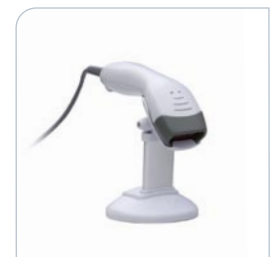

Specifications are subject to change without notice